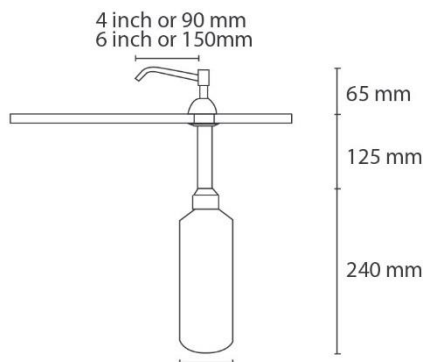

Liquid Soap Dispenser

Model No: A-628

NuFeel Hand Soap

Features:

- Basin mount top fill dispenser
- Push dispensing system
- Stainless steel material, made for lasting durability

Specifications:

Model No.	: A-628 (4" or 6" spout)
Capacity	: 900ml
Material	: Stainless steel spout and piston with chrome plated brass cover and PE soap container
Colour(s)	: Chrome with translucent white container
Dosage	: Approx. 1.5ml per dispense
Countertop Cut out	: 23mm (1") diameter
Bottle Dimension	: 83mm (D) x 240mm (H)
Shank Dimension	: 125mm (H)
Pack size	: 6 units per carton

Specifications:

Content	: 2.5 litres
Pack size	: 4 bottles per carton
Carton size	: 259mm (L) x 255 mm (W) x 302 mm (H)

Email: sales@duprex.com

Duprex Singapore Pte Ltd

Website: www.duprex.com