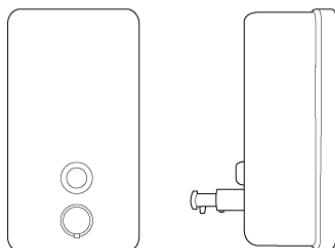

Liquid Soap Dispenser Model No: A-605

NuFeel Hand Soap

Features:

- Equipped with a spring pump for a durable dispensing
- Stainless steel unit, made for lasting durability
- Viewing window for soap level indication
- Tamper proof design

Specifications:

Model No.	: A-605
Capacity	: 1200ml
Material	: Stainless Steel
Colour(s)	: Metallic
Dosage	: Approx. 1ml per dispense
Dimension	: 124mm (L) x 72mm (W) x 210mm (H)
Pack size	: 20 units per carton

Specifications:

Content	: 2.5 litres
Pack size	: 4 bottles per carton
Carton size	: 259mm (L) x 255 mm (W) x 302 mm (H)

Email: sales@duprex.com

Duprex Singapore Pte Ltd

Website: www.duprex.com