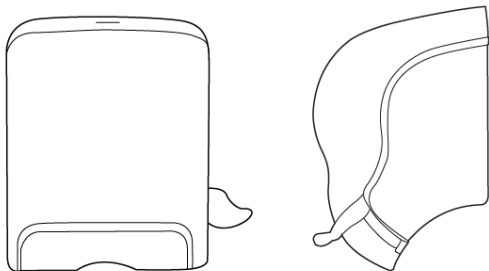

Lever-Roll Paper Towel Dispenser

Model No: MPD405

Features:

- High capacity, fit roll size up to 20cm in diameter
- Fully enclosed device, paper stays clean and dry
- Ergonomic handle for an easy dispensing – built-in protection against micro-organisms
- 33% smaller than a standard Lever-Roll Towel Dispenser

Specifications:

Model No.	: MPD405
Material	: High Impact ABS Plastic
Colour(s)	: Smoke-Black / Frosty Blue
Dimension	: L324mm x W318mm x H216mm
Weight	: 1.8 kg
Pack size	: 1 unit per carton

NuPaper Hand Roll Towel

A superior quality pure pulp paper with excellent absorbency.

Paper Choice

- Paper Hand Roll Towel 177m - Code No. ERE2047

Specifications:

Pack size	: 6 rolls per carton
Carton Size	: 540mm (L) x 370mm (W) x 215mm (H)