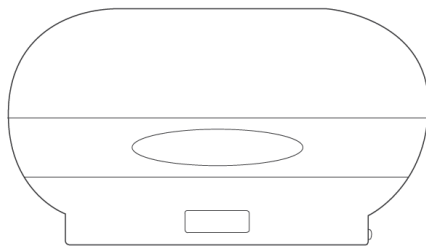

Twin Roll Jumbo Roll Tissue Dispenser

Model No: JRT002

Features:

- Twin jumbo toilet roll dispenser with key lock system
- Ideal for washrooms with very high traffic
- No mechanism, maintenance-free
- High impact ABS plastic prevents vandalism
- 2nd jumbo toilet roll ready if 1st roll runs out

Specifications:

Model No. : JRT002
 Material : High impact ABS plastic
 Colour(s) : Smoke-Grey
 Dimension : 140mm (L) x 530mm (W) x 290mm (H)

NuPaper Jumbo Roll Tissue

A premium quality pure-pulp, 2 ply Jumbo Roll Tissue paper with embossment

Paper Choice

- **Jumbo Roll Tissue 200m** - Code No. ERE2085
- **Jumbo Roll Tissue 300m** - Code No. ERE2090

Specifications:

Units per Carton : 20 rolls per carton
 Carton Size : 590mm (L) x 380mm (W) x 340mm (H)