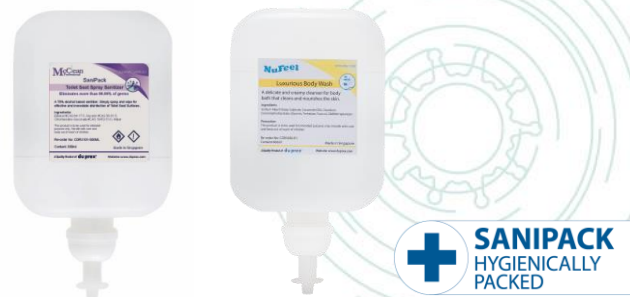

NuTech Foam Soap Dispenser

Model No: SD-7165CF

McClean / NuFeel Cartridge

Features:

- Economical, use of foam solution allows you to save on water
- Fully disposable cartridge system for enhanced hygiene standards.
- Provides a controlled amount of content; up to 1500 dispenses per cartridge refill
- Viewing window for refill level indication
- Robust and tamper proof design

Specifications:

Model No.	: SD-7165CF
Capacity	: 600ml
Material	: High Impact ABS Plastic
Colour(s)	: White-Grey, Grey-Black
Dosage	: Approx. 0.4ml per dispense
Dimension	: L117mm x W90mm x H220mm
Pack size	: 20 units per carton

Soap Choice

McClean

• Toilet Seat Foam Sanitizer 600ml

Code No. CDR3105 – 600ml

A water based foam sanitizer. Simply spray and wipe for effective and immediate disinfection of Toilet Seat Surfaces.

NuFeel

• Aqua Foam Hand Sanitizer 600ml

Code No. CDR3005 – 600ml

A water-based anti-bacterial solution for Hygienic Hand Disinfection. Contains Aloe Vera and Vitamin E, it softens and keeps skin in good condition.

• Supreme Luxurious – Foam Wash 600ml